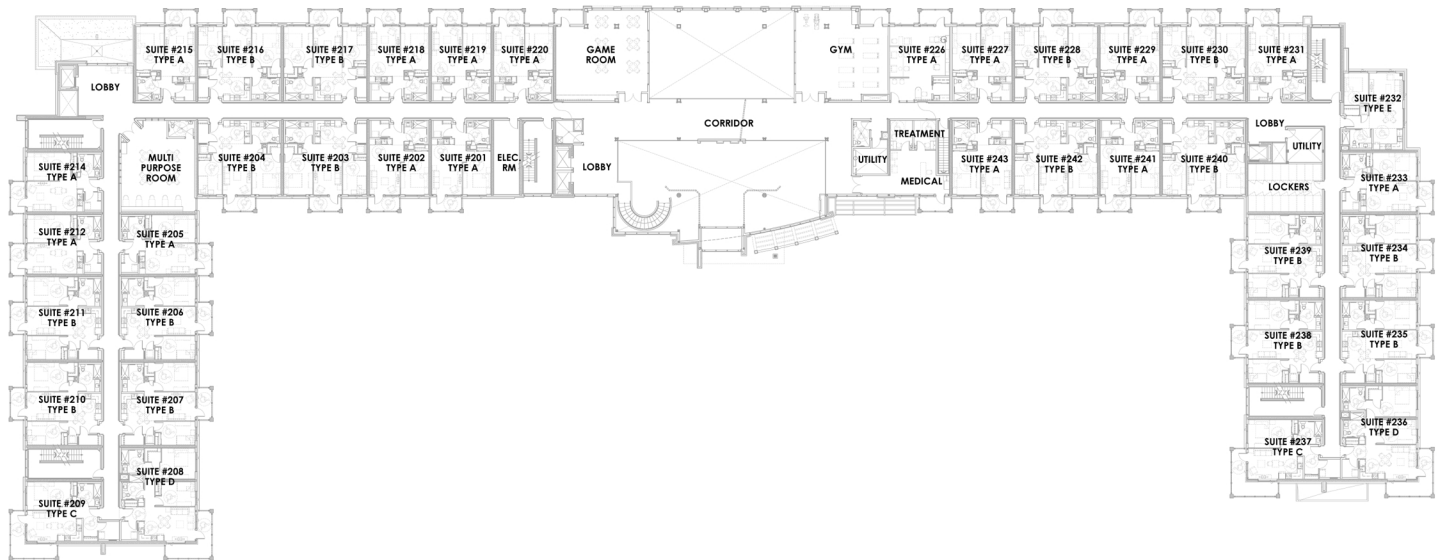

UNIT TYPE A

1 Bedroom
1 Bathroom
625 Square Feet

THE MEADOWS

RETIREMENT RESIDENCE

UNIT TYPE B

2 Bedroom

1 Bathroom

862 Square Feet

UNIT TYPE C

Corner Suite

1 Bedroom

1 Bathroom

688 Square Feet

THE MEADOWS

RETIREMENT RESIDENCE

UNIT TYPE D

Corner Suite

2 Bedroom

2 Bathroom

977 Square Feet

Des Hivernants Boulevard North

Des Hivernants Boulevard North

Des Hivernants Boulevard North

Des Hivernants Boulevard North