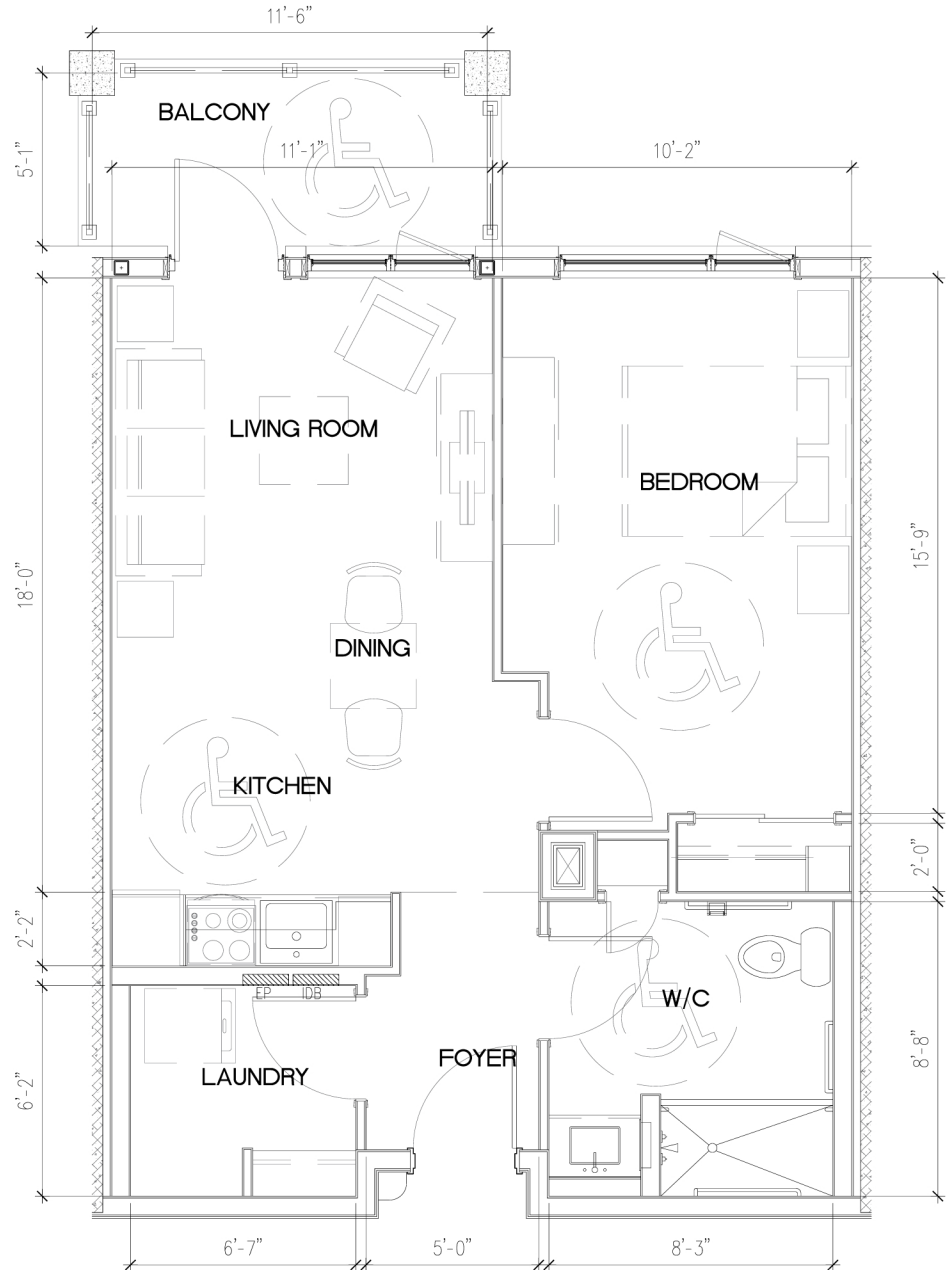

UNIT TYPE A

1 Bedroom
1 Bathroom
625 Square Feet

THE MEADOWS

RETIREMENT RESIDENCE

UNIT TYPE B

2 Bedroom

1 Bathroom

862 Square Feet

UNIT TYPE C

Corner Suite

1 Bedroom

1 Bathroom

688 Square Feet

THE MEADOWS

RETIREMENT RESIDENCE

UNIT TYPE D

Corner Suite

2 Bedroom

2 Bathroom

977 Square Feet

Des Hivernants Boulevard North

Des Hivernants Boulevard North

Des Hivernants Boulevard North

Des Hivernants Boulevard North