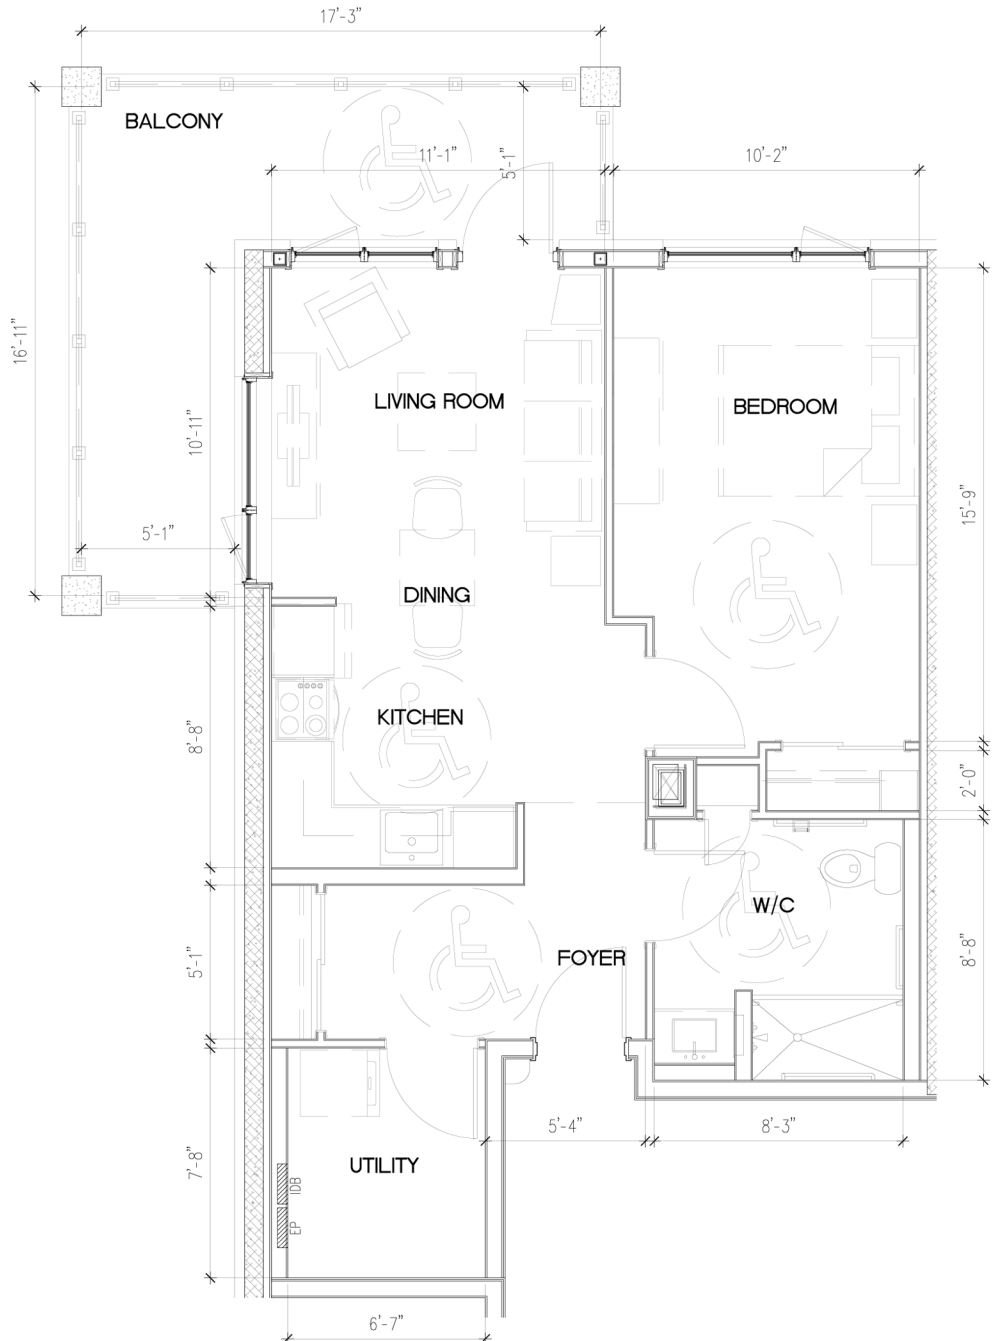

UNIT TYPE A

1 Bedroom
1 Bathroom
625 Square Feet

THE MEADOWS

RETIREMENT RESIDENCE

UNIT TYPE B

2 Bedroom

1 Bathroom

862 Square Feet

UNIT TYPE C

Corner Suite

1 Bedroom

1 Bathroom

688 Square Feet

THE MEADOWS

RETIREMENT RESIDENCE

UNIT TYPE D

Corner Suite

2 Bedroom

2 Bathroom

977 Square Feet

Des Hivernants Boulevard North

Des Hivernants Boulevard North

Des Hivernants Boulevard North

Des Hivernants Boulevard North