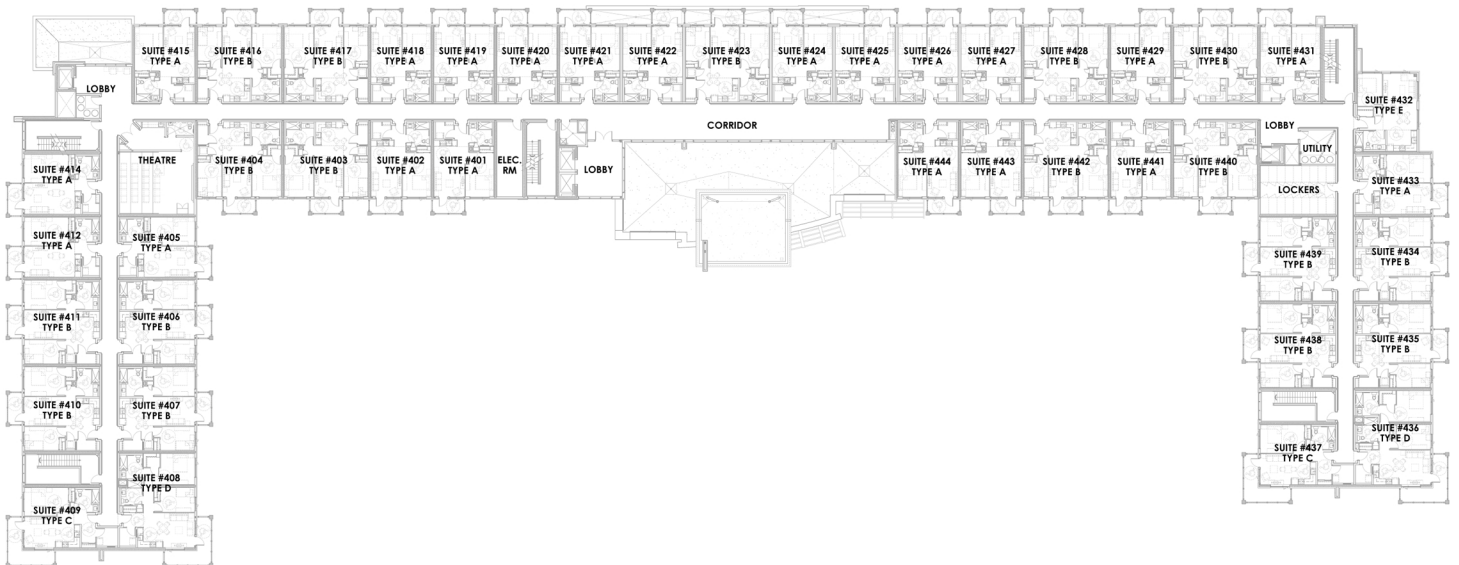

UNIT TYPE A

1 Bedroom
1 Bathroom
625 Square Feet

THE MEADOWS

RETIREMENT RESIDENCE

UNIT TYPE B

2 Bedroom

1 Bathroom

862 Square Feet

UNIT TYPE C

Corner Suite

1 Bedroom

1 Bathroom

688 Square Feet

THE MEADOWS

RETIREMENT RESIDENCE

UNIT TYPE D

Corner Suite

2 Bedroom

2 Bathroom

977 Square Feet

Des Hivernants Boulevard North

Des Hivernants Boulevard North

Des Hivernants Boulevard North

Des Hivernants Boulevard North