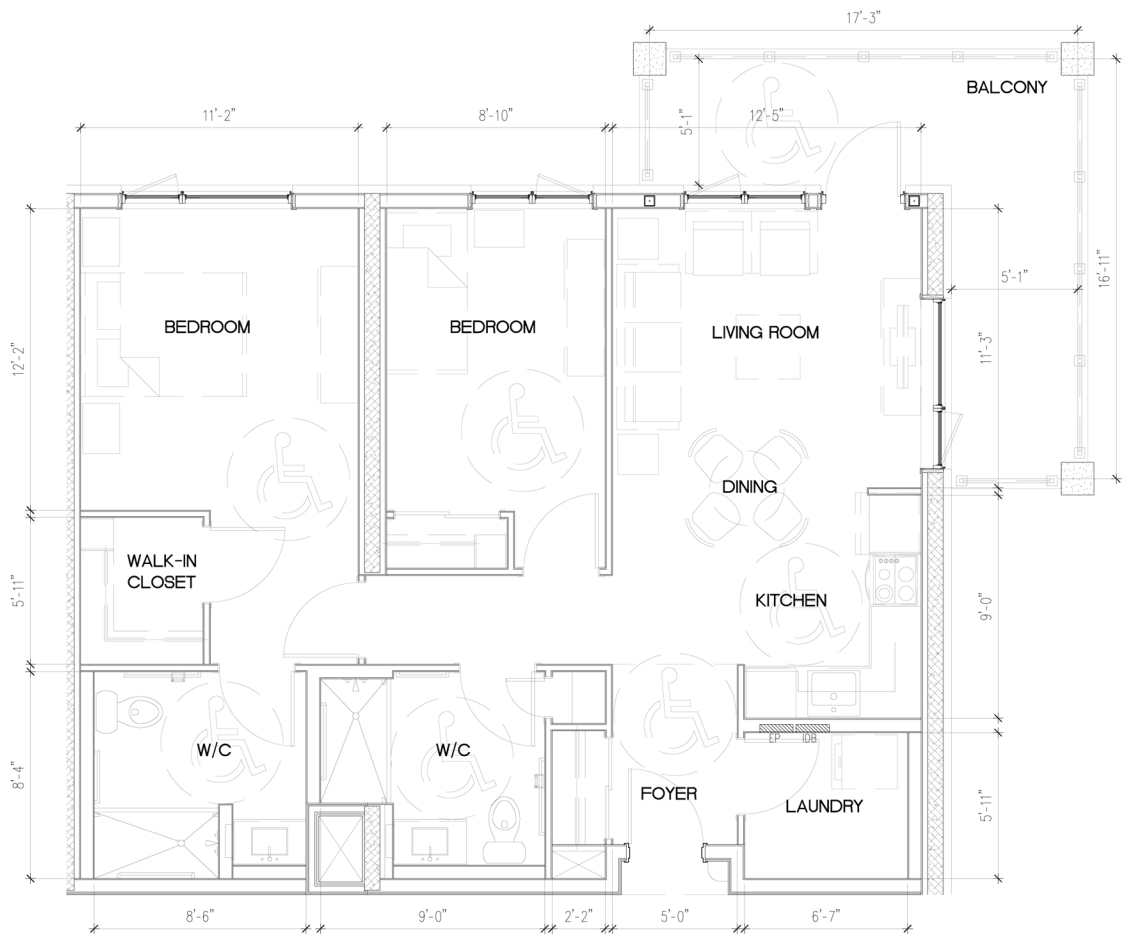

UNIT TYPE A

1 Bedroom
1 Bathroom
625 Square Feet

THE MEADOWS

RETIREMENT RESIDENCE

UNIT TYPE B

2 Bedroom

1 Bathroom

862 Square Feet

UNIT TYPE C

Corner Suite

1 Bedroom

1 Bathroom

688 Square Feet

THE MEADOWS

RETIREMENT RESIDENCE

UNIT TYPE D

Corner Suite

2 Bedroom

2 Bathroom

977 Square Feet

Des Hivernants Boulevard North

Des Hivernants Boulevard North

Des Hivernants Boulevard North

Des Hivernants Boulevard North