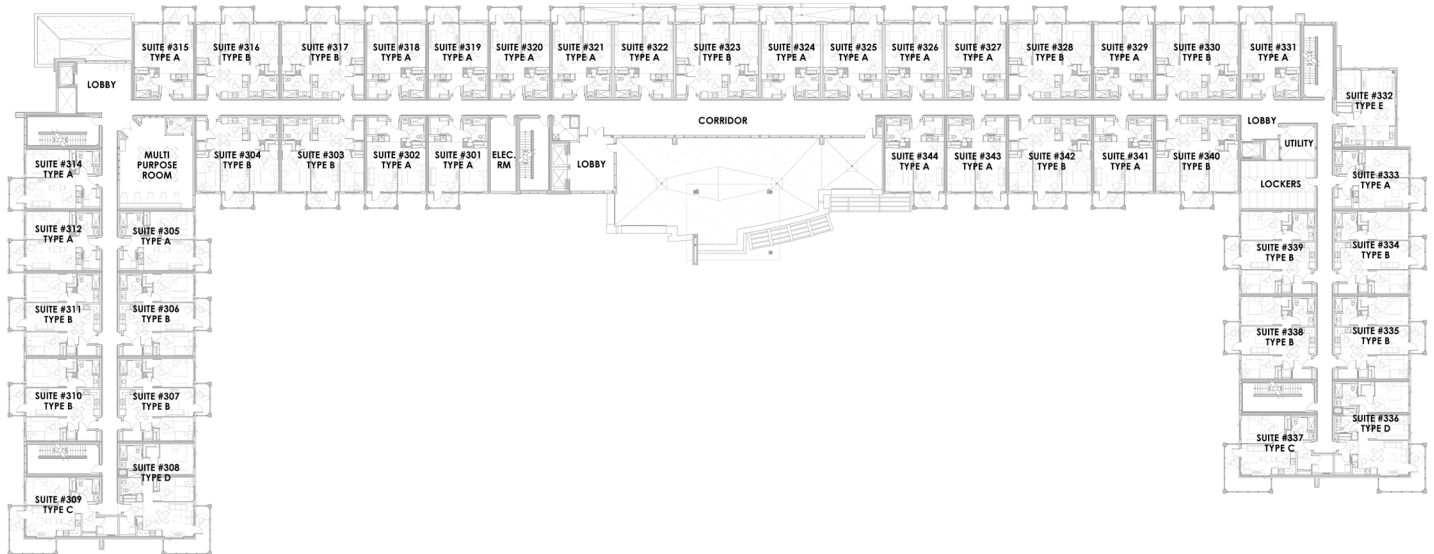

UNIT TYPE A

1 Bedroom
1 Bathroom
625 Square Feet

THE MEADOWS

RETIREMENT RESIDENCE

UNIT TYPE B

2 Bedroom

1 Bathroom

862 Square Feet

UNIT TYPE C

Corner Suite

1 Bedroom

1 Bathroom

688 Square Feet

THE MEADOWS

RETIREMENT RESIDENCE

UNIT TYPE D

Corner Suite

2 Bedroom

2 Bathroom

977 Square Feet

Des Hivernants Boulevard North

Des Hivernants Boulevard North

Des Hivernants Boulevard North

Des Hivernants Boulevard North