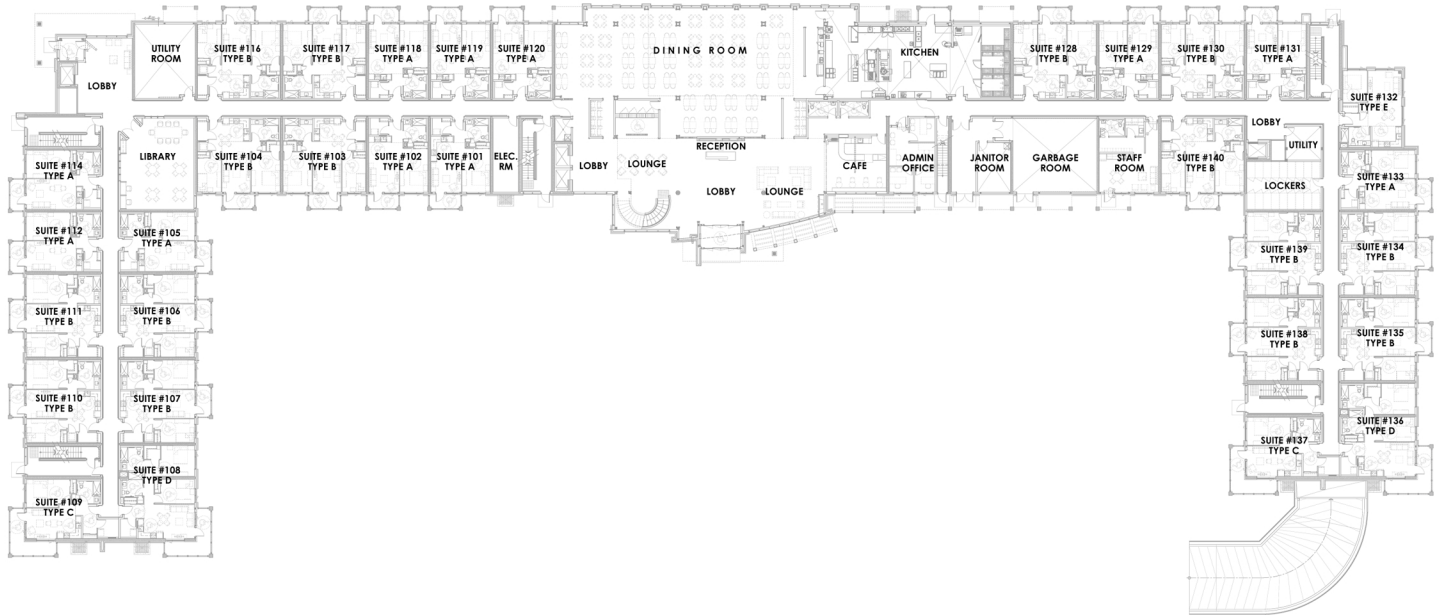

UNIT TYPE C

Corner Suite

1 Bedroom

1 Bathroom

688 Square Feet

THE MEADOWS

RETIREMENT RESIDENCE

UNIT TYPE D

Corner Suite

2 Bedroom

2 Bathroom

977 Square Feet

Des Hivernants Boulevard North

Des Hivernants Boulevard North

Des Hivernants Boulevard North

Des Hivernants Boulevard North