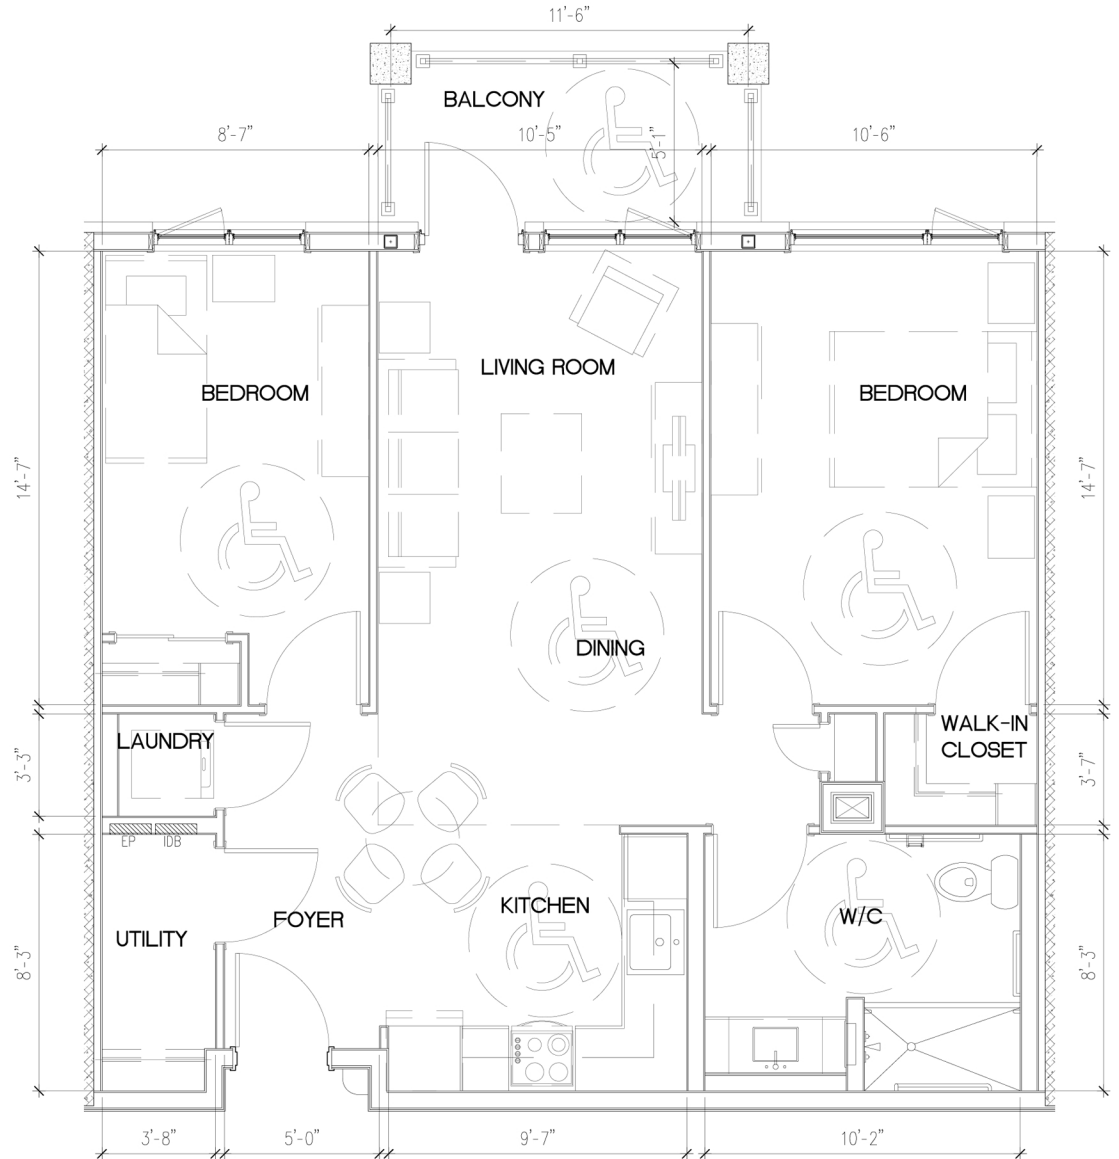

UNIT TYPE A

1 Bedroom
1 Bathroom
625 Square Feet

THE MEADOWS

RETIREMENT RESIDENCE

UNIT TYPE B

2 Bedroom

1 Bathroom

862 Square Feet

UNIT TYPE C

Corner Suite

1 Bedroom

1 Bathroom

688 Square Feet

THE MEADOWS

RETIREMENT RESIDENCE

UNIT TYPE D

Corner Suite

2 Bedroom

2 Bathroom

977 Square Feet

Des Hivernants Boulevard North

Des Hivernants Boulevard North

Des Hivernants Boulevard North

Des Hivernants Boulevard North